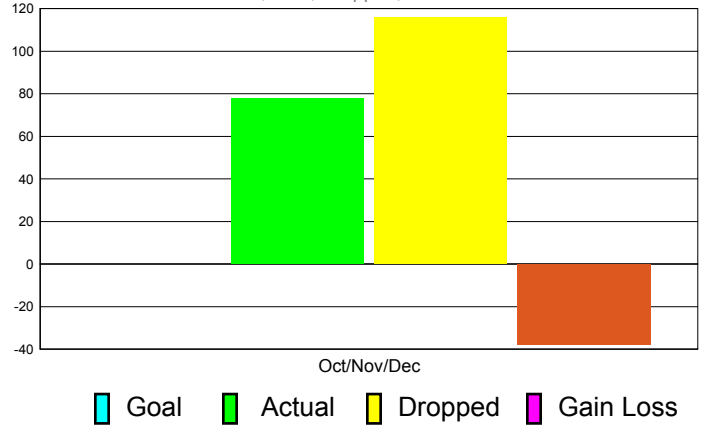

Membership Results 2011-2012

Goal, New, Dropped, Gain/Loss