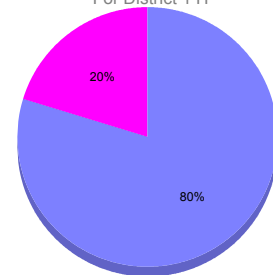

Membership Results 2011-2012

Goal, New, Dropped, Gain/Loss

Comparison of Membership Gain/Loss

Current Year Compared to the Previous Year

Gender Comparison 2010-2011

For District 1 H

Oct/Nov/Dec

Male Female